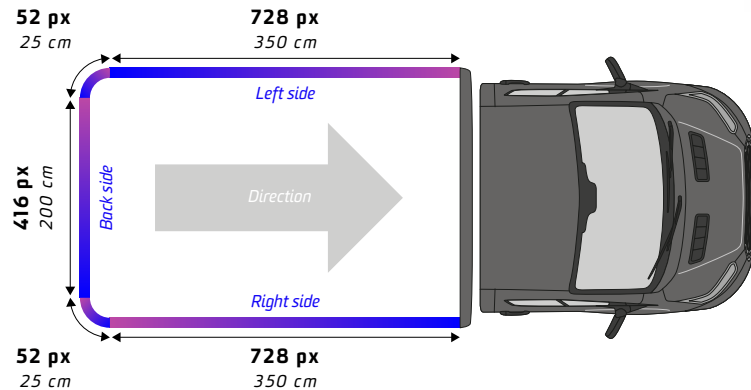

+32 470 58 80 40 +33 6 10 01 04 77
Chaussée de Bruxelles 135 A bte 3 | 1310 La Hulpe | Belgique

SCREEN SPECIFICATIONS

MOBILE 3D LED

wxh 1976 × 416 px

SCREEN

ARTWORK

GENERAL GUIDELINES

FULL MOTION