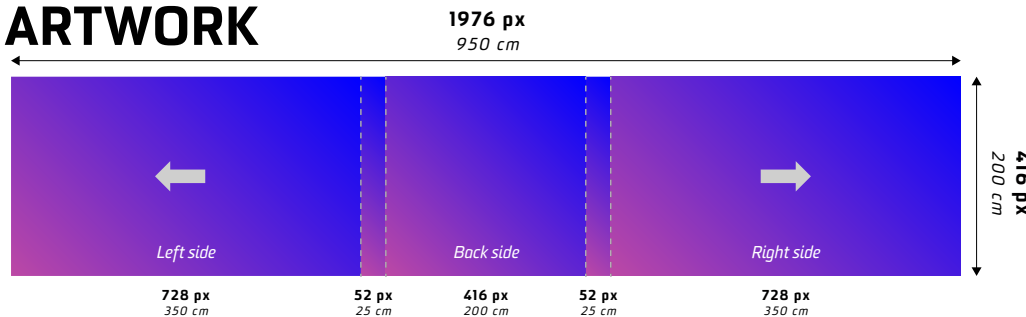

+32 470 58 80 40 +33 6 10 01 04 77
Chaussée de Bruxelles 135 A bte 3 | 1310 La Hulpe | Belgique

SCREEN SPECIFICATIONS

MOBILE 3D LED

wxh 1976 × 416 px

SCREEN

ARTWORK

GENERAL GUIDELINES

FULL MOTION